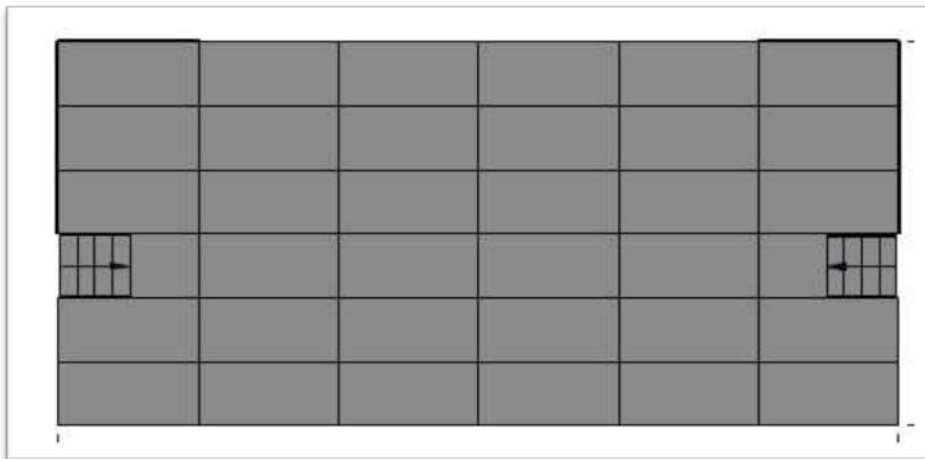

# Stage Information & Dimensions

The Stage is open platform made up of aluminium decking. The top surface is painted black.

Max Width: 14.64m

Max Depth 7.32m

Minimum Height 714mm

4 sets of treads available.

The usual stage layout is a flat stage, however there are various configurations of height and stair placement, some of which are illustrated below.

Please get in touch to discuss your needs.

Illustration of Full Stage Top Plan