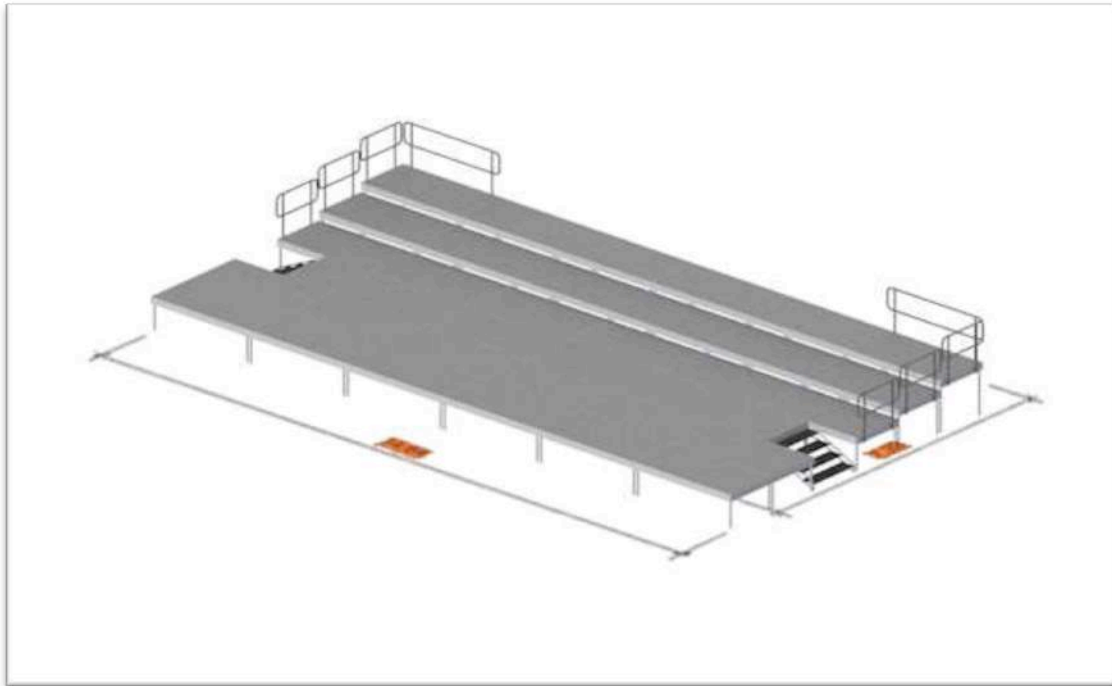

The usual stage layout is a flat stage, however there are various configurations of height and stair placement, some of which are illustrated below.

Please get in touch to discuss your needs.

Illustration of Full Stage Top Plan

**CANOLFAN Y CELFYDDYDAU**  
**ABERYSTWYTH ARTS CENTRE**

Illustration of Two Tier Choral Plan

Illustration of Two Tier Orchestra Set Up With Corner Decks

**CANOLFAN Y CELFYDDYDAU**  
**ABERYSTWYTH ARTS CENTRE**

# Truss & Rigging

TRUSS BOX DIMENSIONS:

Internal- width: 12.8m

Outer edge width: 13.36m

Depth: 7.32m

**CANOLFAN Y CELFYDDYDAU**  
**ABERYSTWYTH ARTS CENTRE**