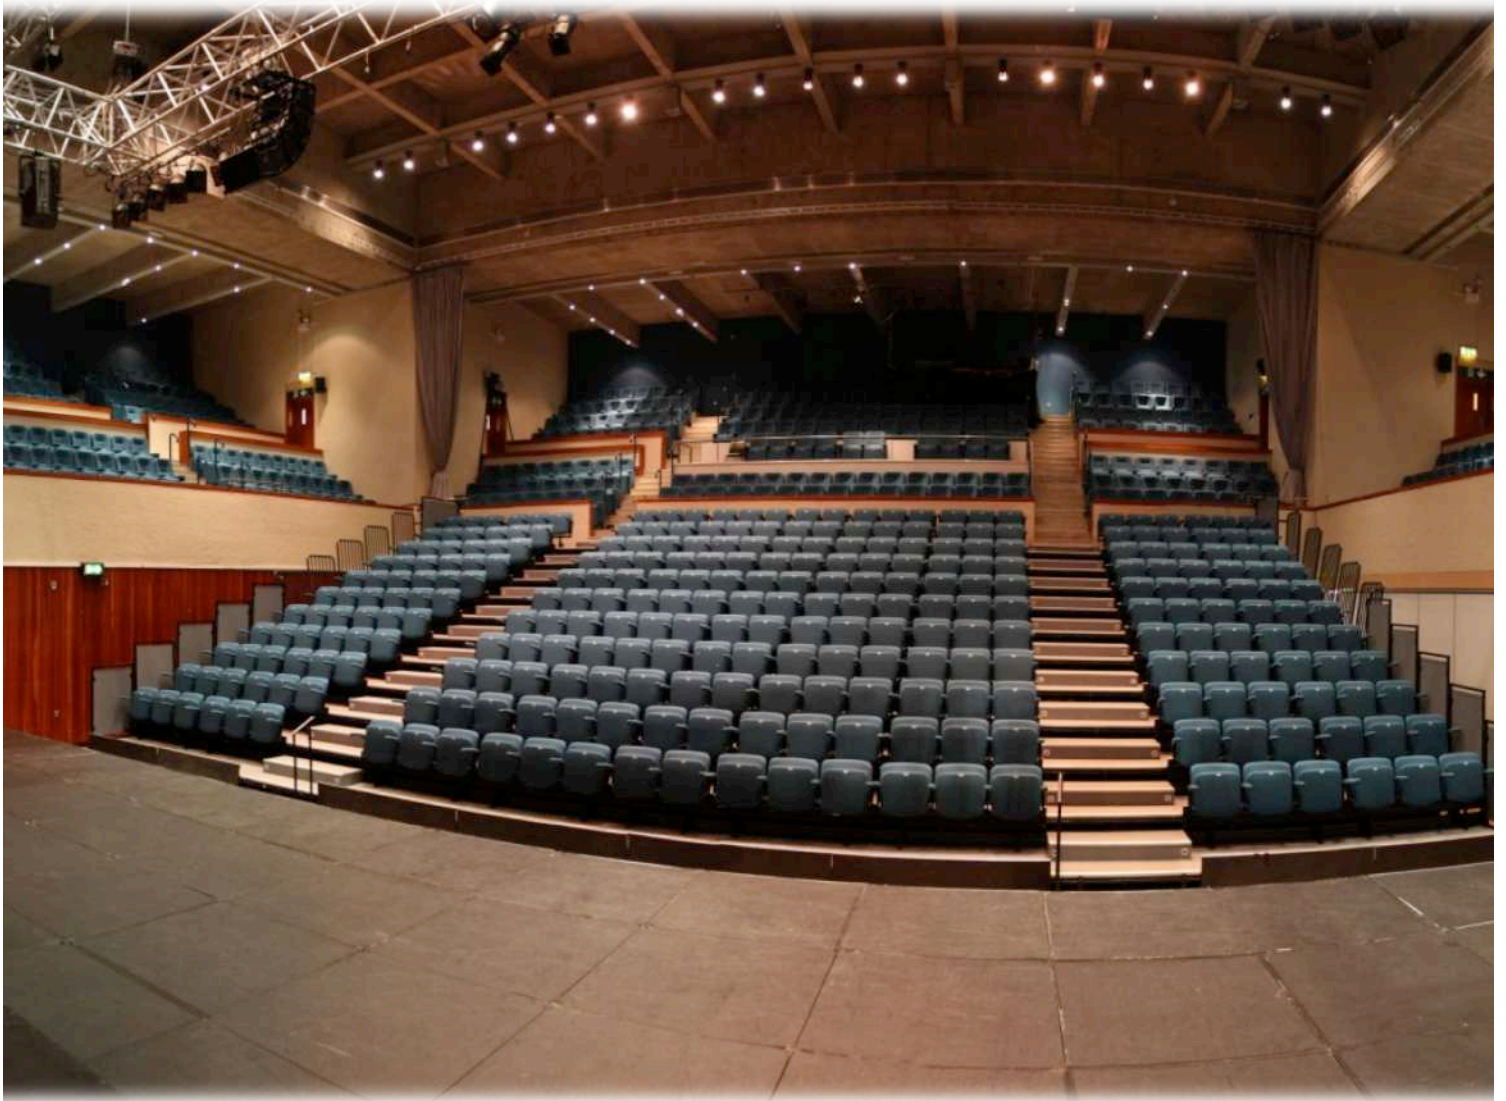

CANOLFAN Y CELFYDDYDAU ABERYSTWYTH ARTS CENTRE

Great Hall Technical Specification

CANOLFAN Y CELFYDDYDAU ABERYSTWYTH ARTS CENTRE

Contents

Contact Details	3
How to Find Aberystwyth Arts Centre	4
Stage Information & Dimensions	5
Truss & Rigging	7
Power	8
LX	9
Sound	10
Access Equipment	11
Dressing Rooms	11
Wardrobe	12
Access	12
Parking	13
Catering	14
Seating Plan	15

CANOLFAN Y CELFYDDYDAU
ABERYSTWYTH ARTS CENTRE