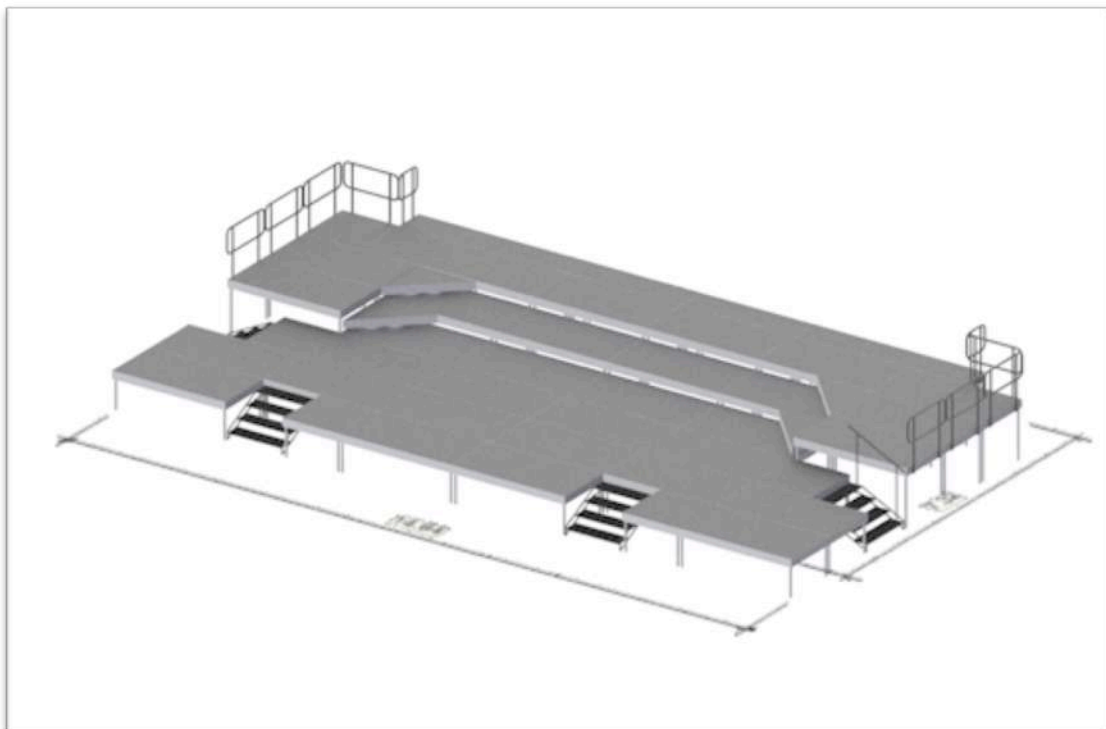

# Stage Information & Dimensions

The Stage is open platform made up of aluminium decking. The top surface is painted black.

Max Width: 14.64m

Max Depth 7.32m

Minimum Height 714mm

4 sets of treads available.

The usual stage layout is a flat stage, however there are various configurations of height and stair placement, some of which are illustrated below.

Please get in touch to discuss your needs.

Illustration of Full Stage Top Plan

**CANOLFAN Y CELFYDDYDAU**  
**ABERYSTWYTH ARTS CENTRE**

Illustration of Two Tier Choral Plan

Illustration of Two Tier Orchestra Set Up With Corner Decks

**CANOLFAN Y CELFYDDYDAU**  
**ABERYSTWYTH ARTS CENTRE**

# Truss & Rigging

TRUSS BOX DIMENSIONS:

Internal- width: 12.8m

Outer edge width: 13.36m

Depth: 7.32m

**CANOLFAN Y CELFYDDYDAU**  
**ABERYSTWYTH ARTS CENTRE**