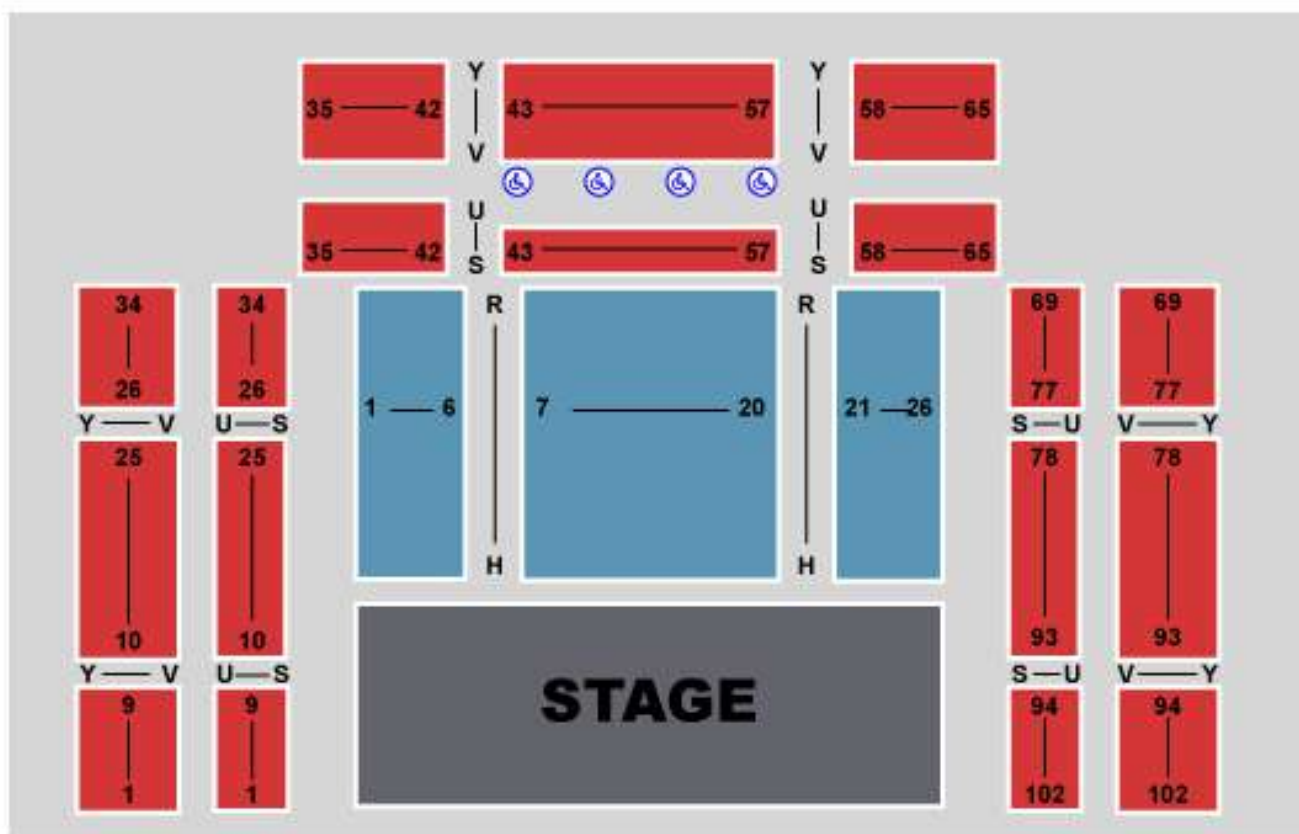

# Stage Information & Dimensions

The Stage is open platform made up of aluminium decking. The top surface is painted black.

Max Width: 14.64m

Max Depth 7.32m

Minimum Height 714mm

4 sets of treads available.

# Seating Plan

Capacity	978
Centre Seating Block	503
West Balcony	237
East Balcony	238

**CANOLFAN Y CELFYDDYDAU  
ABERYSTWYTH ARTS CENTRE**